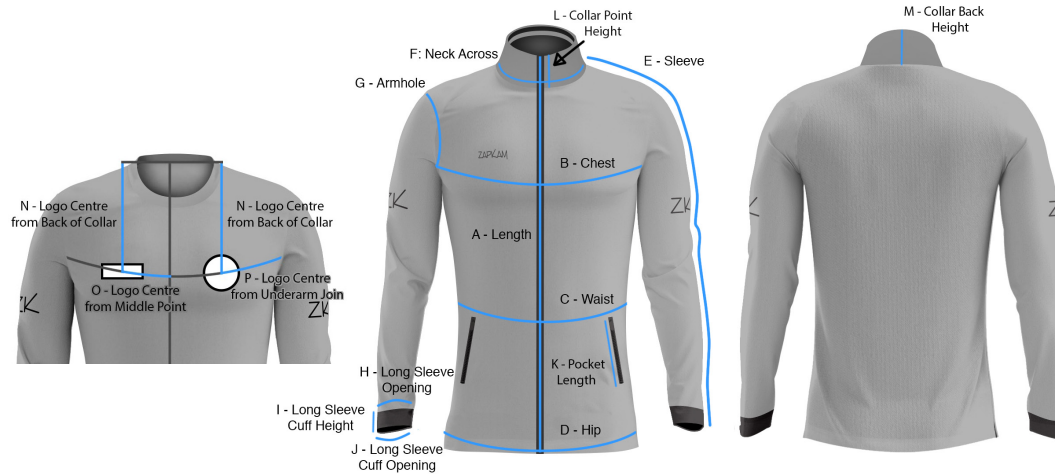

RAIN OR TRACKSUIT JACKET SIZE GUIDE

S.19.005.V5 - Created 22nd May 2020

Warning: The measurements shown refer to a garment not to a person

▲Logo Centre from Back of Collar:

The logo positioning should be measured from the back centre of the jacket (not including the collar) to the centre of the logo.